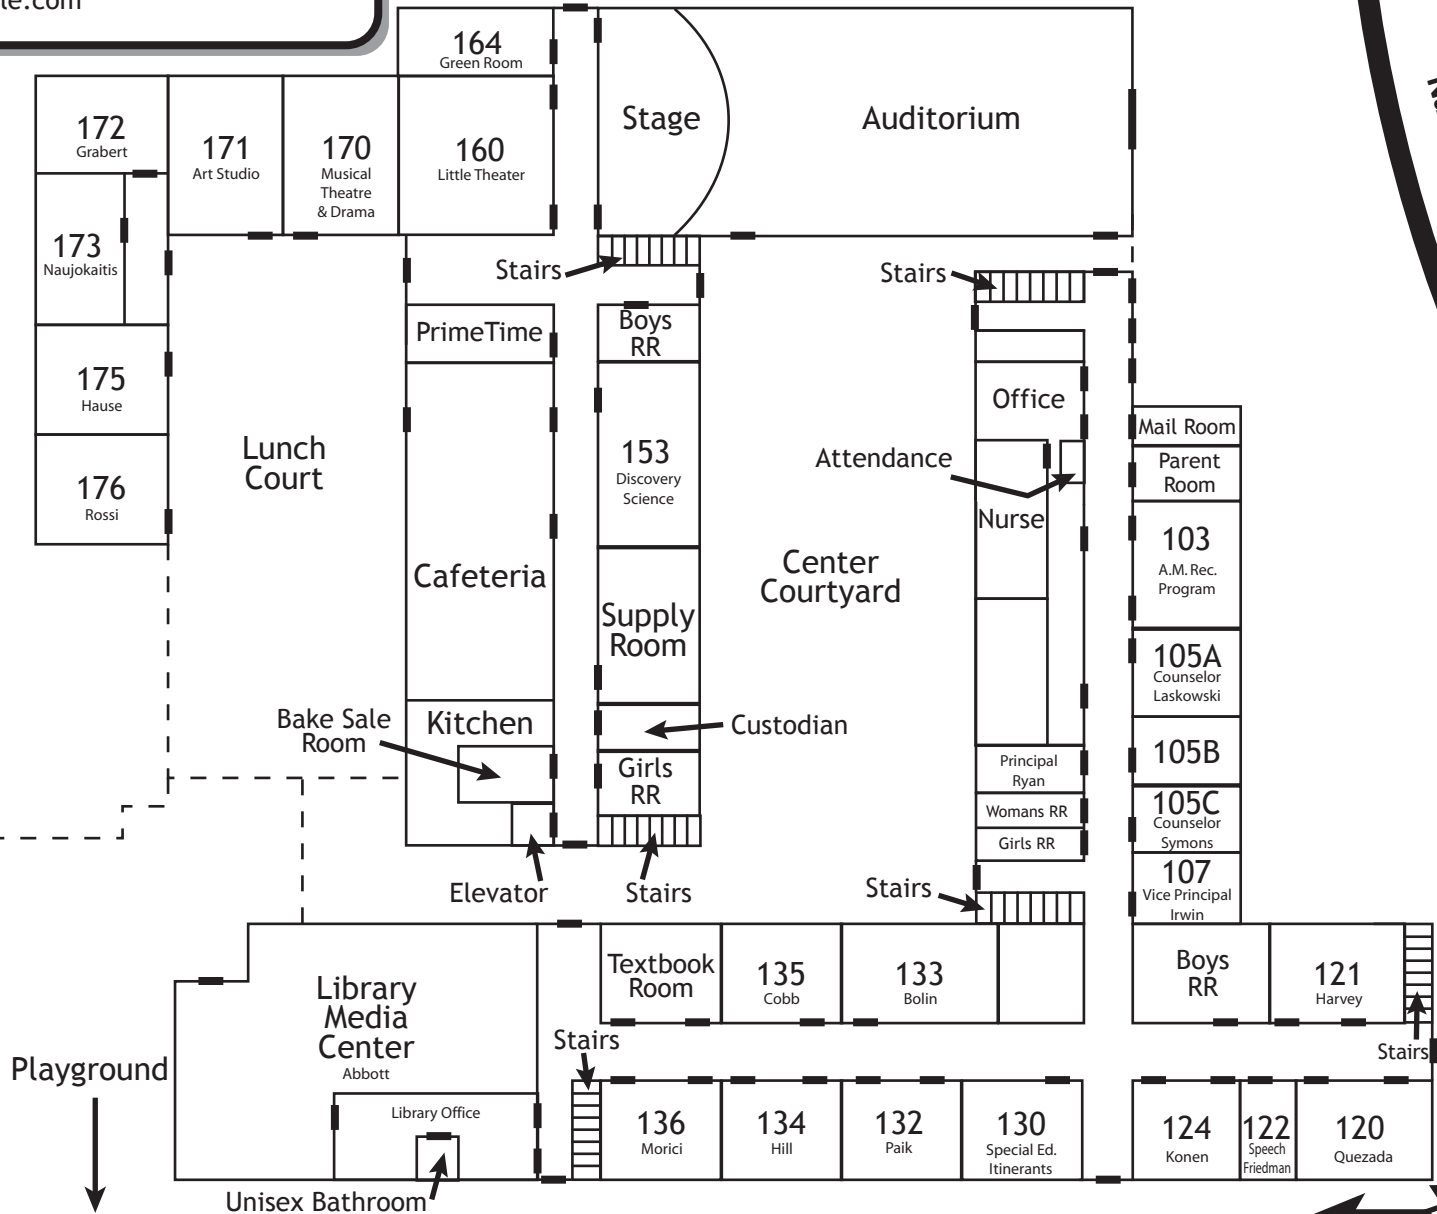

Dana Middle School

1775 Chatsworth Blvd.
San Diego, Ca. 92107
619.225.3897
www.danamiddle.com

Chatsworth Blvd.

Narragansett Ave.

1st Floor

Dana Middle School

1775 Chatsworth Blvd.
San Diego, Ca. 92107
619.225.3897
www.danamiddle.com

Chatsworth Blvd.

Narragansett Ave.

2nd
Floor